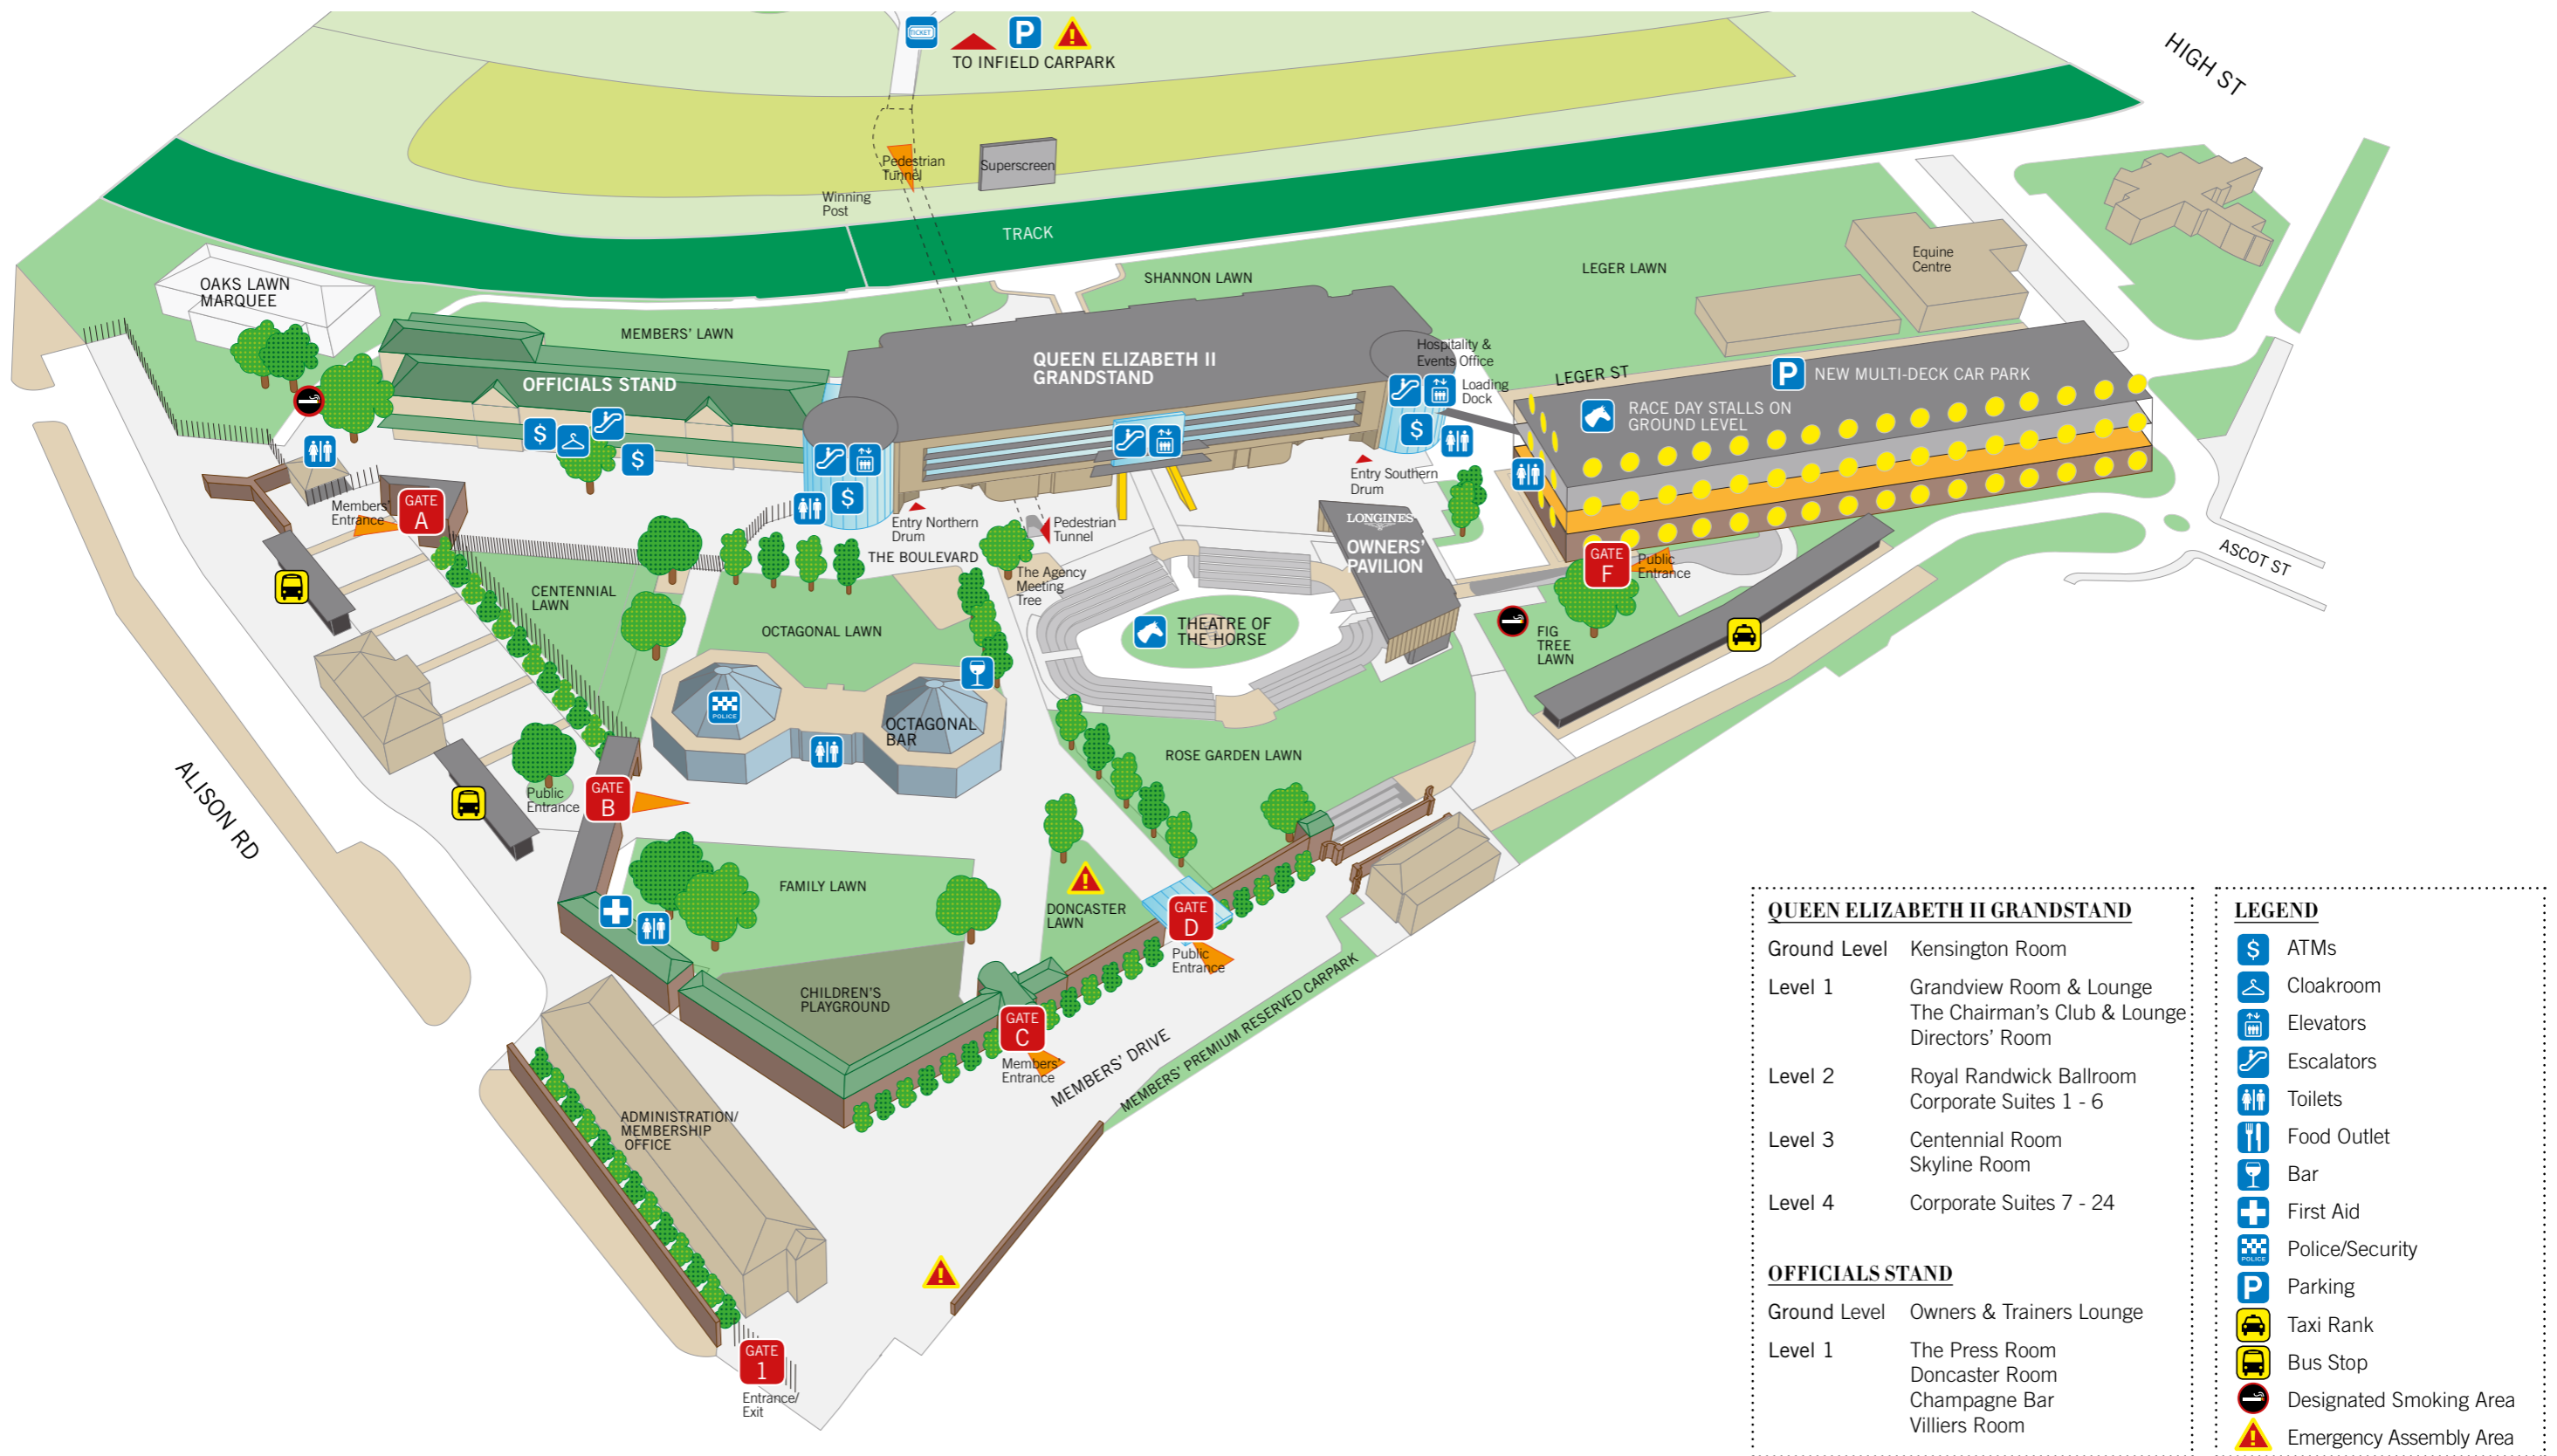

ROYAL RANDWICK PRECINCT MAP

QUEEN ELIZABETH II GRANDSTAND

Ground Level	Kensington Room
Level 1	Grandview Room & Lounge The Chairman's Club & Lounge Directors' Room
Level 2	Royal Randwick Ballroom Corporate Suites 1 - 6
Level 3	Centennial Room Skyline Room
Level 4	Corporate Suites 7 - 24

OFFICIALS STAND

Ground Level	Owners & Trainers Lounge
Level 1	The Press Room Doncaster Room Champagne Bar Villiers Room

LEGEND

- ATMs
- Cloakroom
- Elevators
- Escalators
- Toilets
- Food Outlet
- Bar
- First Aid
- Police/Security
- Parking
- Taxi Rank
- Bus Stop
- Designated Smoking Area
- Emergency Assembly Area