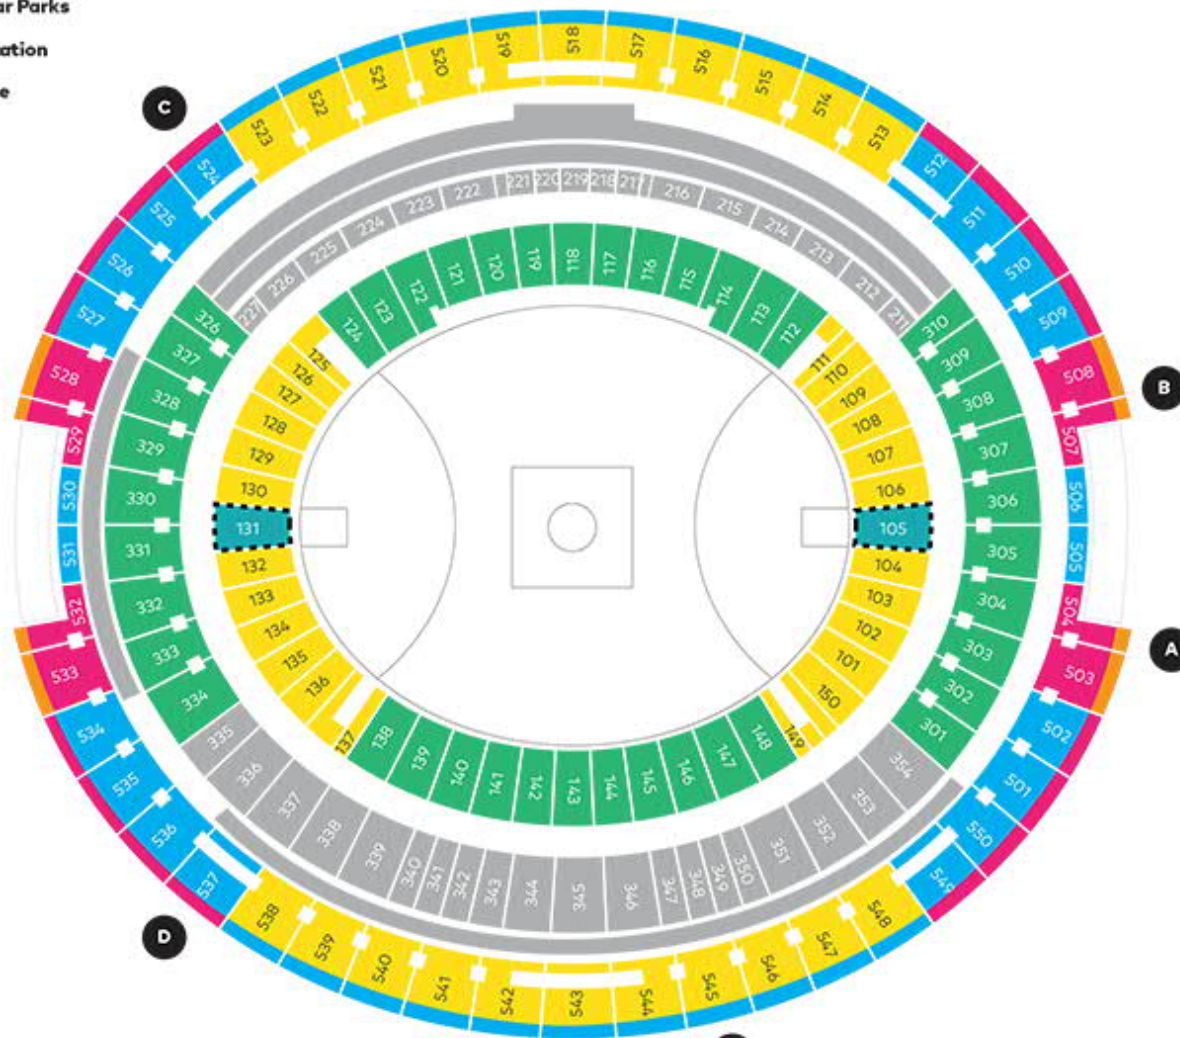

-  East Perth Car Parks
-  East Perth Station
-  Windan Bridge

LEGEND

- Category 1
- Category 2
- Category 3
- Category 4
- Category 5
- Category 6
- Alcohol Free
- Unavailable

-  Perth Stadium Station
-  Taxi

Swan River

-  East Perth & CBD Car Parks
-  Matagarup Bridge

-  Stadium Bus Station

Gates

Map not to scale, subject to change

Victoria Park Drive

2021 Toyota AFL Grand Final
25 September 2021

OPTUS STADIUM