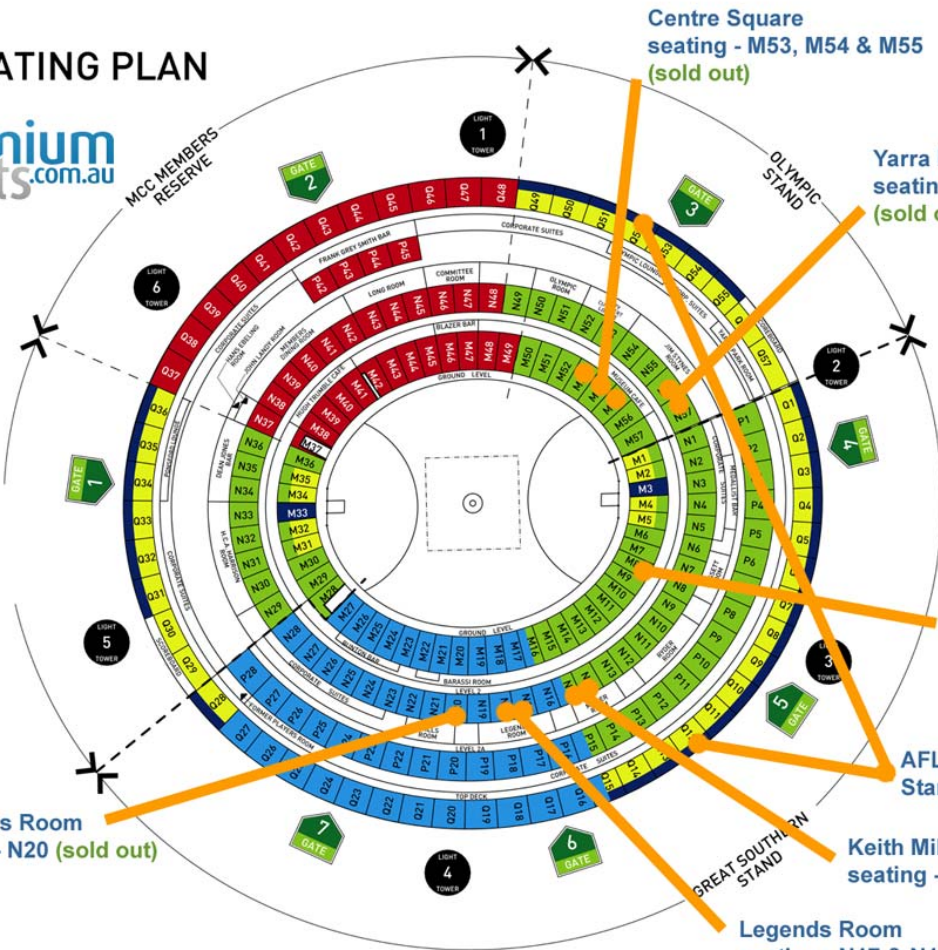

MCG SEATING PLAN

2010 AFL GRAND FINAL

LEGEND

- MCC MEMBERS RESERVE
- AFL MEMBERS RESERVE
- PREMIUM RESERVED SEATING
- PRIME RESERVED SEATING
- STANDARD RESERVED SEATING

Centre Square seating - M53, M54 & M55 (sold out)

Yarra Park Room seating - N56 & N57 (sold out)

AFLPA Grand Final Lunch Premium Seating - M8 (sold out)

AFLPA Grand Final Lunch Standard Seating - Q12 & Q52

Tom Wills Room seating - N20 (sold out)

Keith Miller Room seating - N14 & N15 (sold out)

Legends Room seating - N17 & N18 (sold out)